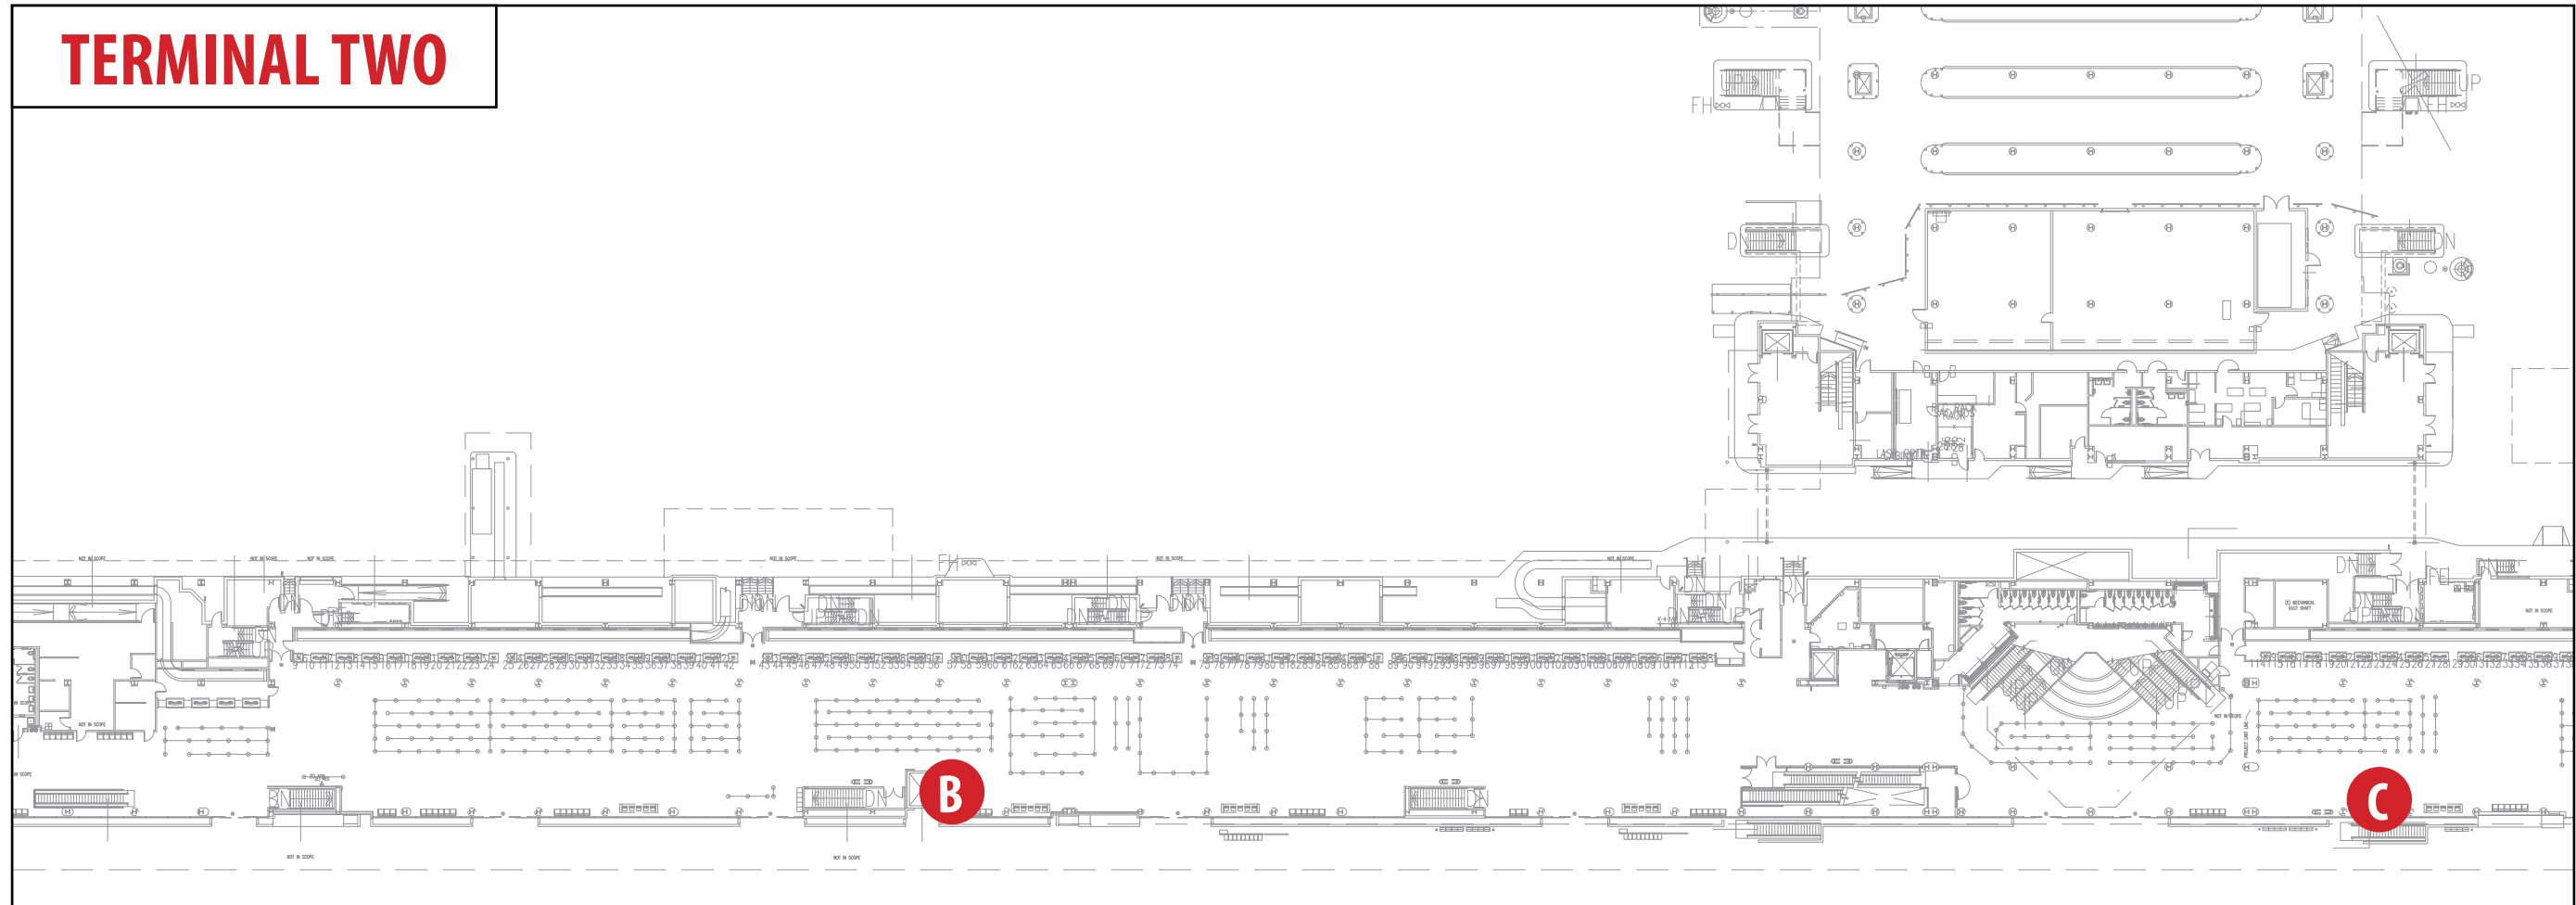

NORTH

Map Generated by C.A.L.M.
Last revision: 04/03/2017

**WALL AT ESCALATOR LANDING
 MAP & LIST OF T1 CONCESSIONS ONLY**

**WALL BY ELEVATOR T2-01
 FULL MAP & LIST OF CONCESSIONS FOR T2 & 3**

**SPACE BELOW FIDS
 PREMESSAGING**

**WALL BY ARRIVALS SSCP
 FULL MAP & LIST OF CONCESSIONS FOR T2 & 3**

**WALL BY WEST TICKETING AREA
 FULL MAP & LIST OF CONCESSIONS FOR T2 & 3**

**WALL ADJACENT TO BUS GATE
 FULL MAP & LIST OF CONCESSIONS FOR T3 & TB**

**COLUMN ALONG SSCP QUEUE
 PREMESSAGING**

**COLUMN ALONG SSCP QUEUE
 PREMESSAGING**

**COLUMN ON PEDESTRIAN BRIDGE
 PREMESSAGING**

**COLUMN IN SSCP
PREMESSAGING**

J

**COLUMN IN SSCP
PREMESSAGING**

K

**COLUMNS ALONG EAST TICKETING COUNTERS
 PREMESSAGING**

O

**WALL ADJACENT TO VENDING MACHINES
 SOUTHSIDE MAP AND LIST**

P

WALL IN TUNNEL, ACROSS FROM BREAK ROOM
 FULL MAP & SOUTHSIDE CONCESSIONS LIST

WALL IN TUNNEL, ACROSS FROM FIDS
 FULL MAP & SOUTHSIDE CONCESSIONS LIST