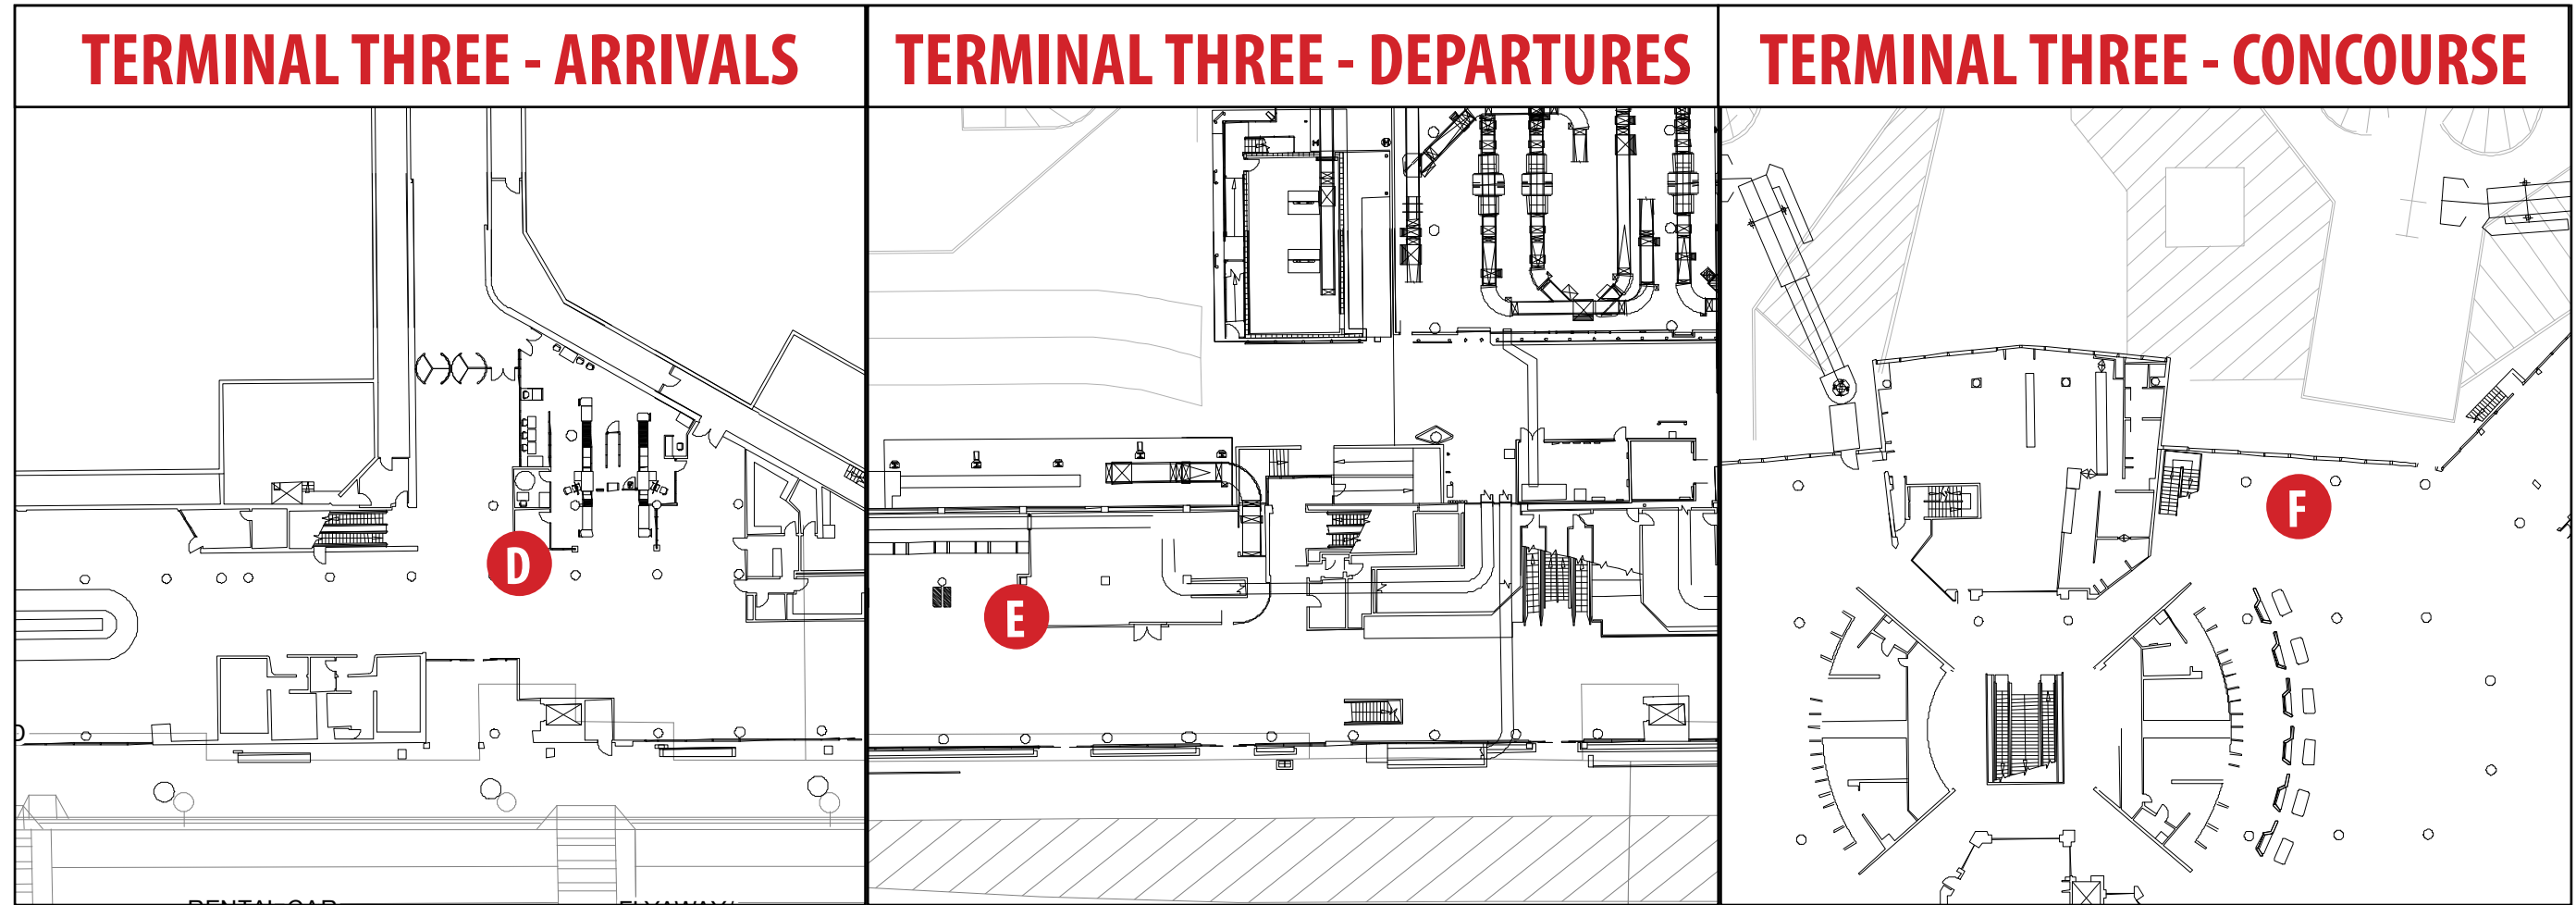

NORTH

Map Generated by C.A.L.M.
Last revision: 04/03/2017

**WALL AT ESCALATOR LANDING
 MAP & LIST OF T1 CONCESSIONS ONLY**

**WALL BY ELEVATOR T2-01
 FULL MAP & LIST OF CONCESSIONS FOR T2 & 3**

**SPACE BELOW FIDS
 PREMESSAGING**

**WALL BY ARRIVALS SSCP
 FULL MAP & LIST OF CONCESSIONS FOR T2 & 3**

**WALL BY WEST TICKETING AREA
 FULL MAP & LIST OF CONCESSIONS FOR T2 & 3**

**WALL ADJACENT TO BUS GATE
 FULL MAP & LIST OF CONCESSIONS FOR T3 & TB**

**COLUMN ALONG SSCP QUEUE
 PREMESSAGING**

**COLUMN ALONG SSCP QUEUE
 PREMESSAGING**

**COLUMN ON PEDESTRIAN BRIDGE
 PREMESSAGING**

**COLUMN IN SSCP
PREMESSAGING**

J

**COLUMN IN SSCP
PREMESSAGING**

K

**COLUMNS ALONG EAST TICKETING COUNTERS
 PREMESSAGING**

O

**WALL ADJACENT TO VENDING MACHINES
 SOUTHSIDE MAP AND LIST**

P

WALL IN TUNNEL, ACROSS FROM BREAK ROOM
 FULL MAP & SOUTHSIDE CONCESSIONS LIST

WALL IN TUNNEL, ACROSS FROM FIDS
 FULL MAP & SOUTHSIDE CONCESSIONS LIST