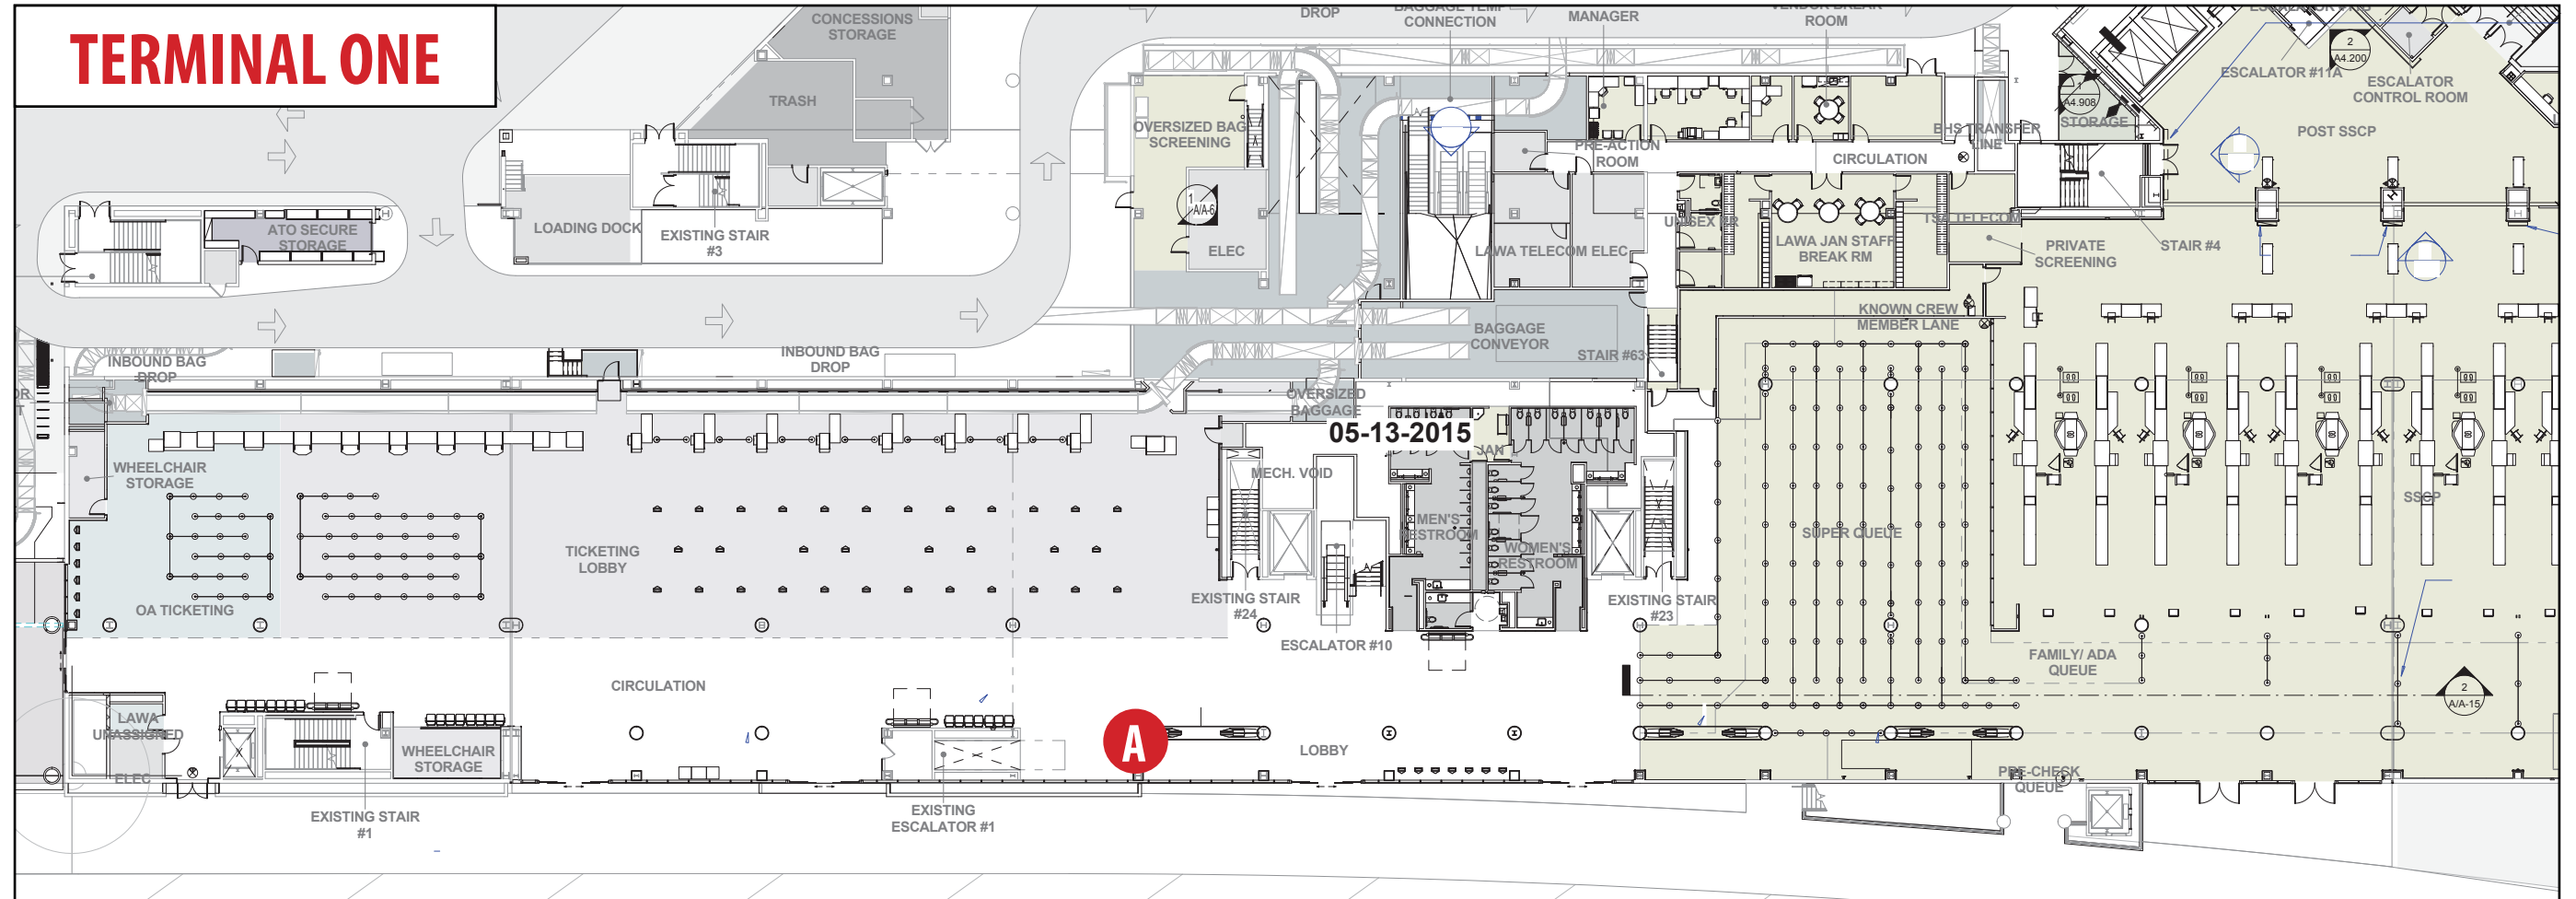

NORTH

Map Generated by C.A.L.M.
Last revision: 04/03/2017

**WALL AT ESCALATOR LANDING
 MAP & LIST OF T1 CONCESSIONS ONLY**

**WALL BY ELEVATOR T2-01
 FULL MAP & LIST OF CONCESSIONS FOR T2 & 3**

**SPACE BELOW FIDS
 PREMESSAGING**

**WALL BY ARRIVALS SSCP
 FULL MAP & LIST OF CONCESSIONS FOR T2 & 3**

**WALL BY WEST TICKETING AREA
 FULL MAP & LIST OF CONCESSIONS FOR T2 & 3**

**WALL ADJACENT TO BUS GATE
 FULL MAP & LIST OF CONCESSIONS FOR T3 & TB**

**COLUMN ALONG SSCP QUEUE
 PREMESSAGING**

**COLUMN ALONG SSCP QUEUE
 PREMESSAGING**

**COLUMN ON PEDESTRIAN BRIDGE
 PREMESSAGING**

**COLUMN IN SSCP
PREMESSAGING**

J

**COLUMN IN SSCP
PREMESSAGING**

K

**COLUMNS ALONG EAST TICKETING COUNTERS
 PREMESSAGING**

O

**WALL ADJACENT TO VENDING MACHINES
 SOUTHSIDE MAP AND LIST**

P

WALL IN TUNNEL, ACROSS FROM BREAK ROOM
 FULL MAP & SOUTHSIDE CONCESSIONS LIST

WALL IN TUNNEL, ACROSS FROM FIDS
 FULL MAP & SOUTHSIDE CONCESSIONS LIST