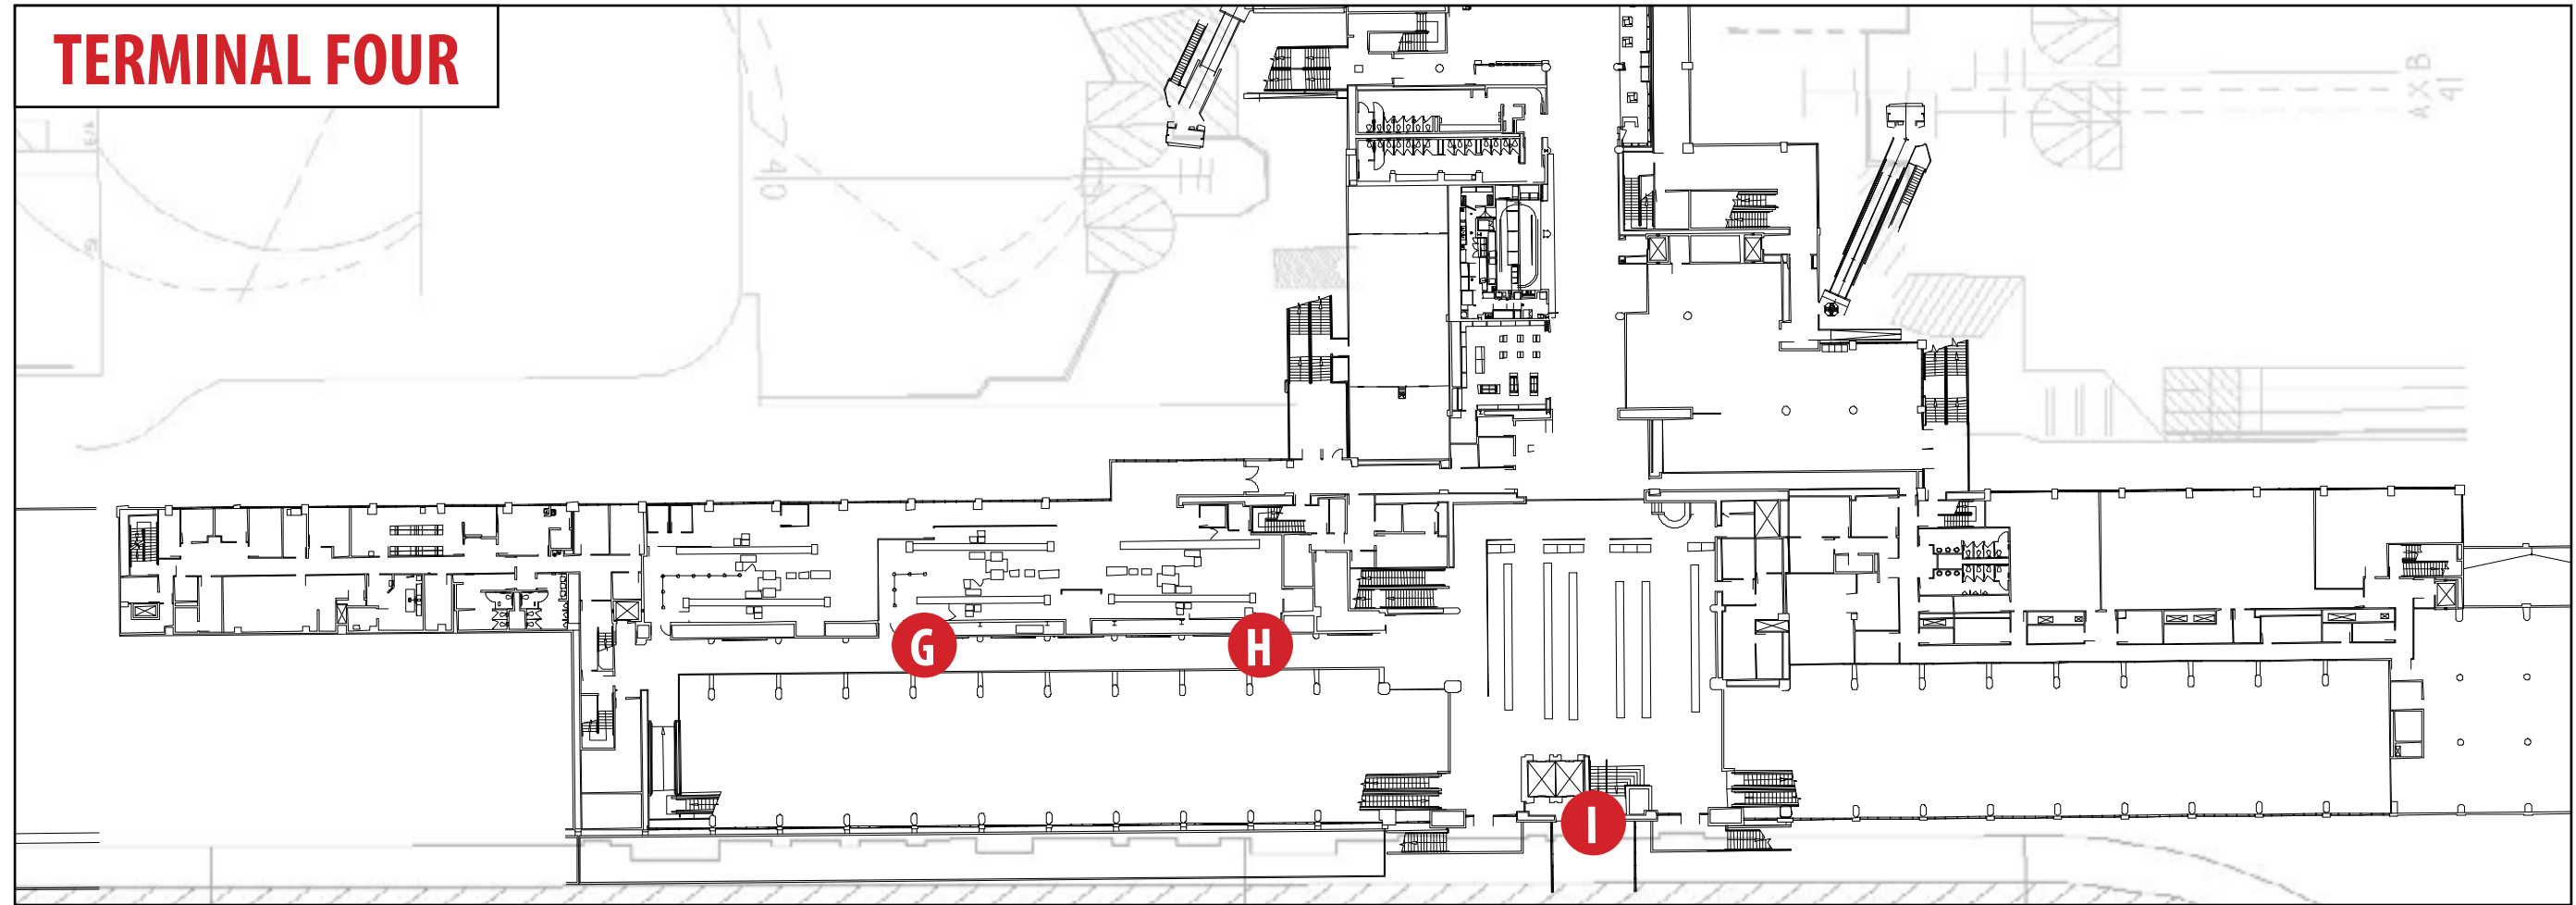

NORTH

Map Generated by C.A.L.M.
Last revision: 04/03/2017

**WALL AT ESCALATOR LANDING
 MAP & LIST OF T1 CONCESSIONS ONLY**

**WALL BY ELEVATOR T2-01
 FULL MAP & LIST OF CONCESSIONS FOR T2 & 3**

**SPACE BELOW FIDS
 PREMESSAGING**

**WALL BY ARRIVALS SSCP
 FULL MAP & LIST OF CONCESSIONS FOR T2 & 3**

**WALL BY WEST TICKETING AREA
 FULL MAP & LIST OF CONCESSIONS FOR T2 & 3**

**WALL ADJACENT TO BUS GATE
 FULL MAP & LIST OF CONCESSIONS FOR T3 & TB**

**COLUMN ALONG SSCP QUEUE
 PREMESSAGING**

**COLUMN ALONG SSCP QUEUE
 PREMESSAGING**

**COLUMN ON PEDESTRIAN BRIDGE
 PREMESSAGING**

**COLUMN IN SSCP
PREMESSAGING**

J

**COLUMN IN SSCP
PREMESSAGING**

K

**COLUMNS ALONG EAST TICKETING COUNTERS
 PREMESSAGING**

O

**WALL ADJACENT TO VENDING MACHINES
 SOUTHSIDE MAP AND LIST**

P

WALL IN TUNNEL, ACROSS FROM BREAK ROOM
 FULL MAP & SOUTHSIDE CONCESSIONS LIST

WALL IN TUNNEL, ACROSS FROM FIDS
 FULL MAP & SOUTHSIDE CONCESSIONS LIST